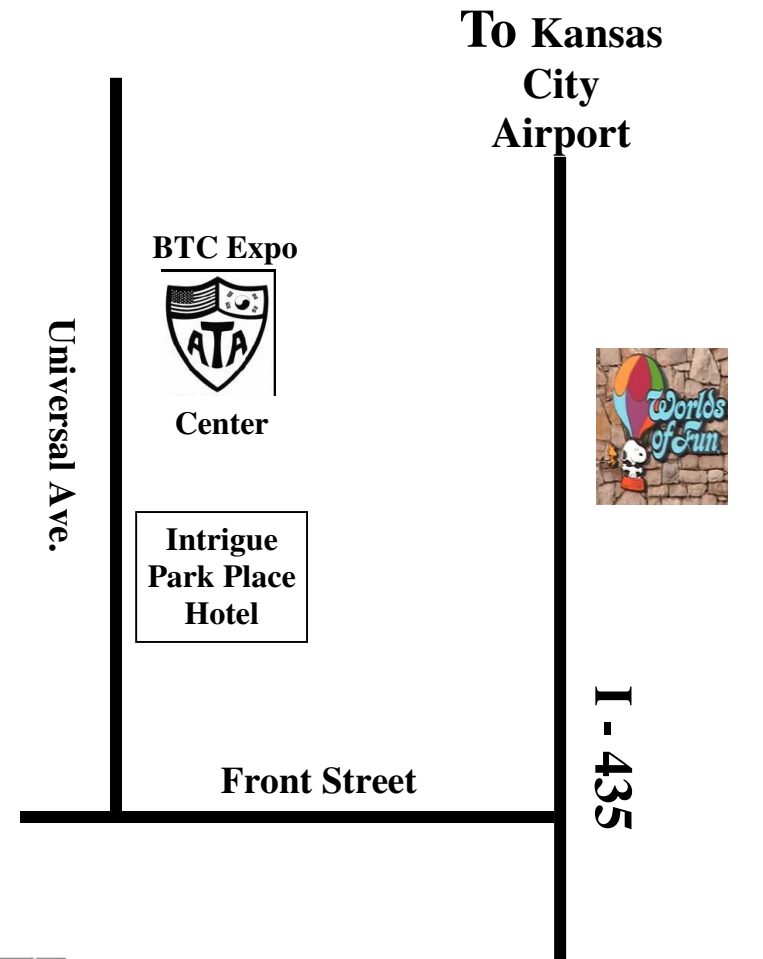

DIRECTIONS TO THE TOURNAMENT SITE / HOTEL

From the North:

Take I 29 South to Exit # 14 to I 435 East (towards St. Louis)
Take Exit # 57 to Front Street
Turn Right on Front Street
Turn Right on Universal Avenue

From the South:

Take US 71 North to I 435 (toward Kansas City/Des Moines)
Take Exit # 57 to Front Street
Turn Left on East Front Street
Turn Right on Universal Avenue

From the West:

Take I 35 North to Exit # 222A to I 435 East
Take Exit # 57 to Front Street
Turn Left on East Front Street
Turn Right on Universal Avenue

From the East:

Take I 70 West to Exit # 8B to I 435 North (towards Des Moines)
Take Exit # 57 to Front Street
Turn Left on East Front Street
Turn Right on Universal Avenue

HOST HOTEL

Intrigue Park Place Hotel

1601 Universal Ave, Kansas City, MO, 64120

(816) 483-9900

Tournament Rates \$89 Nightly + Tax
(Mention American Taekwondo Association)

Kansas City, MO

BTC Expo Center
Tournament Site
1775 Universal Avenue